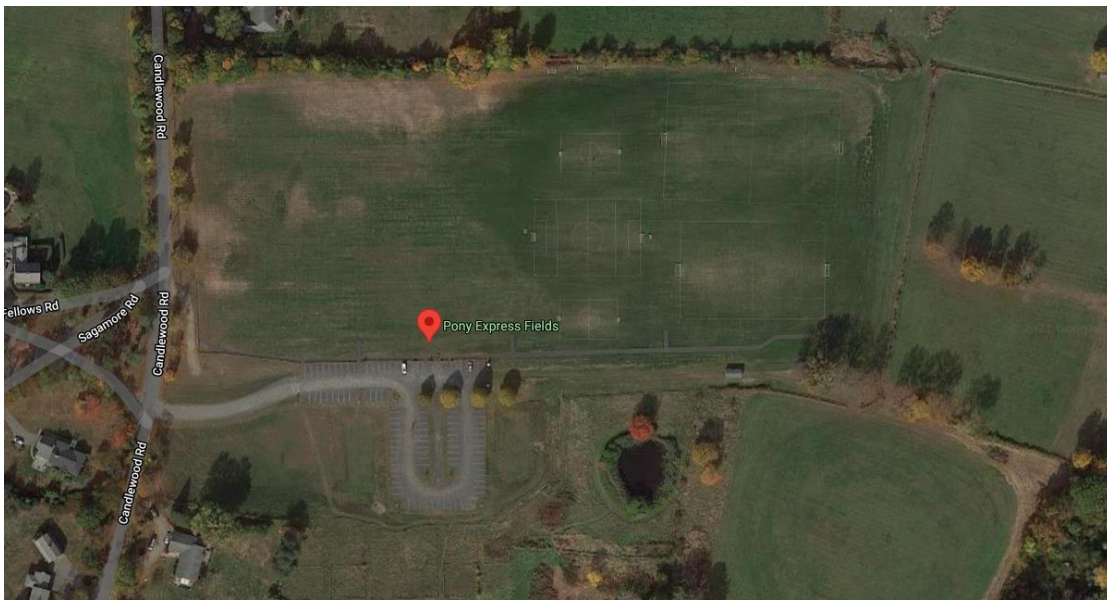

**Location: Pony Express Field, 21 Candlewood Rd,
Ipswich, Ma.**

Contact: S. Evans, twigsandtissue@gmail.com

42.65069

-70.81820